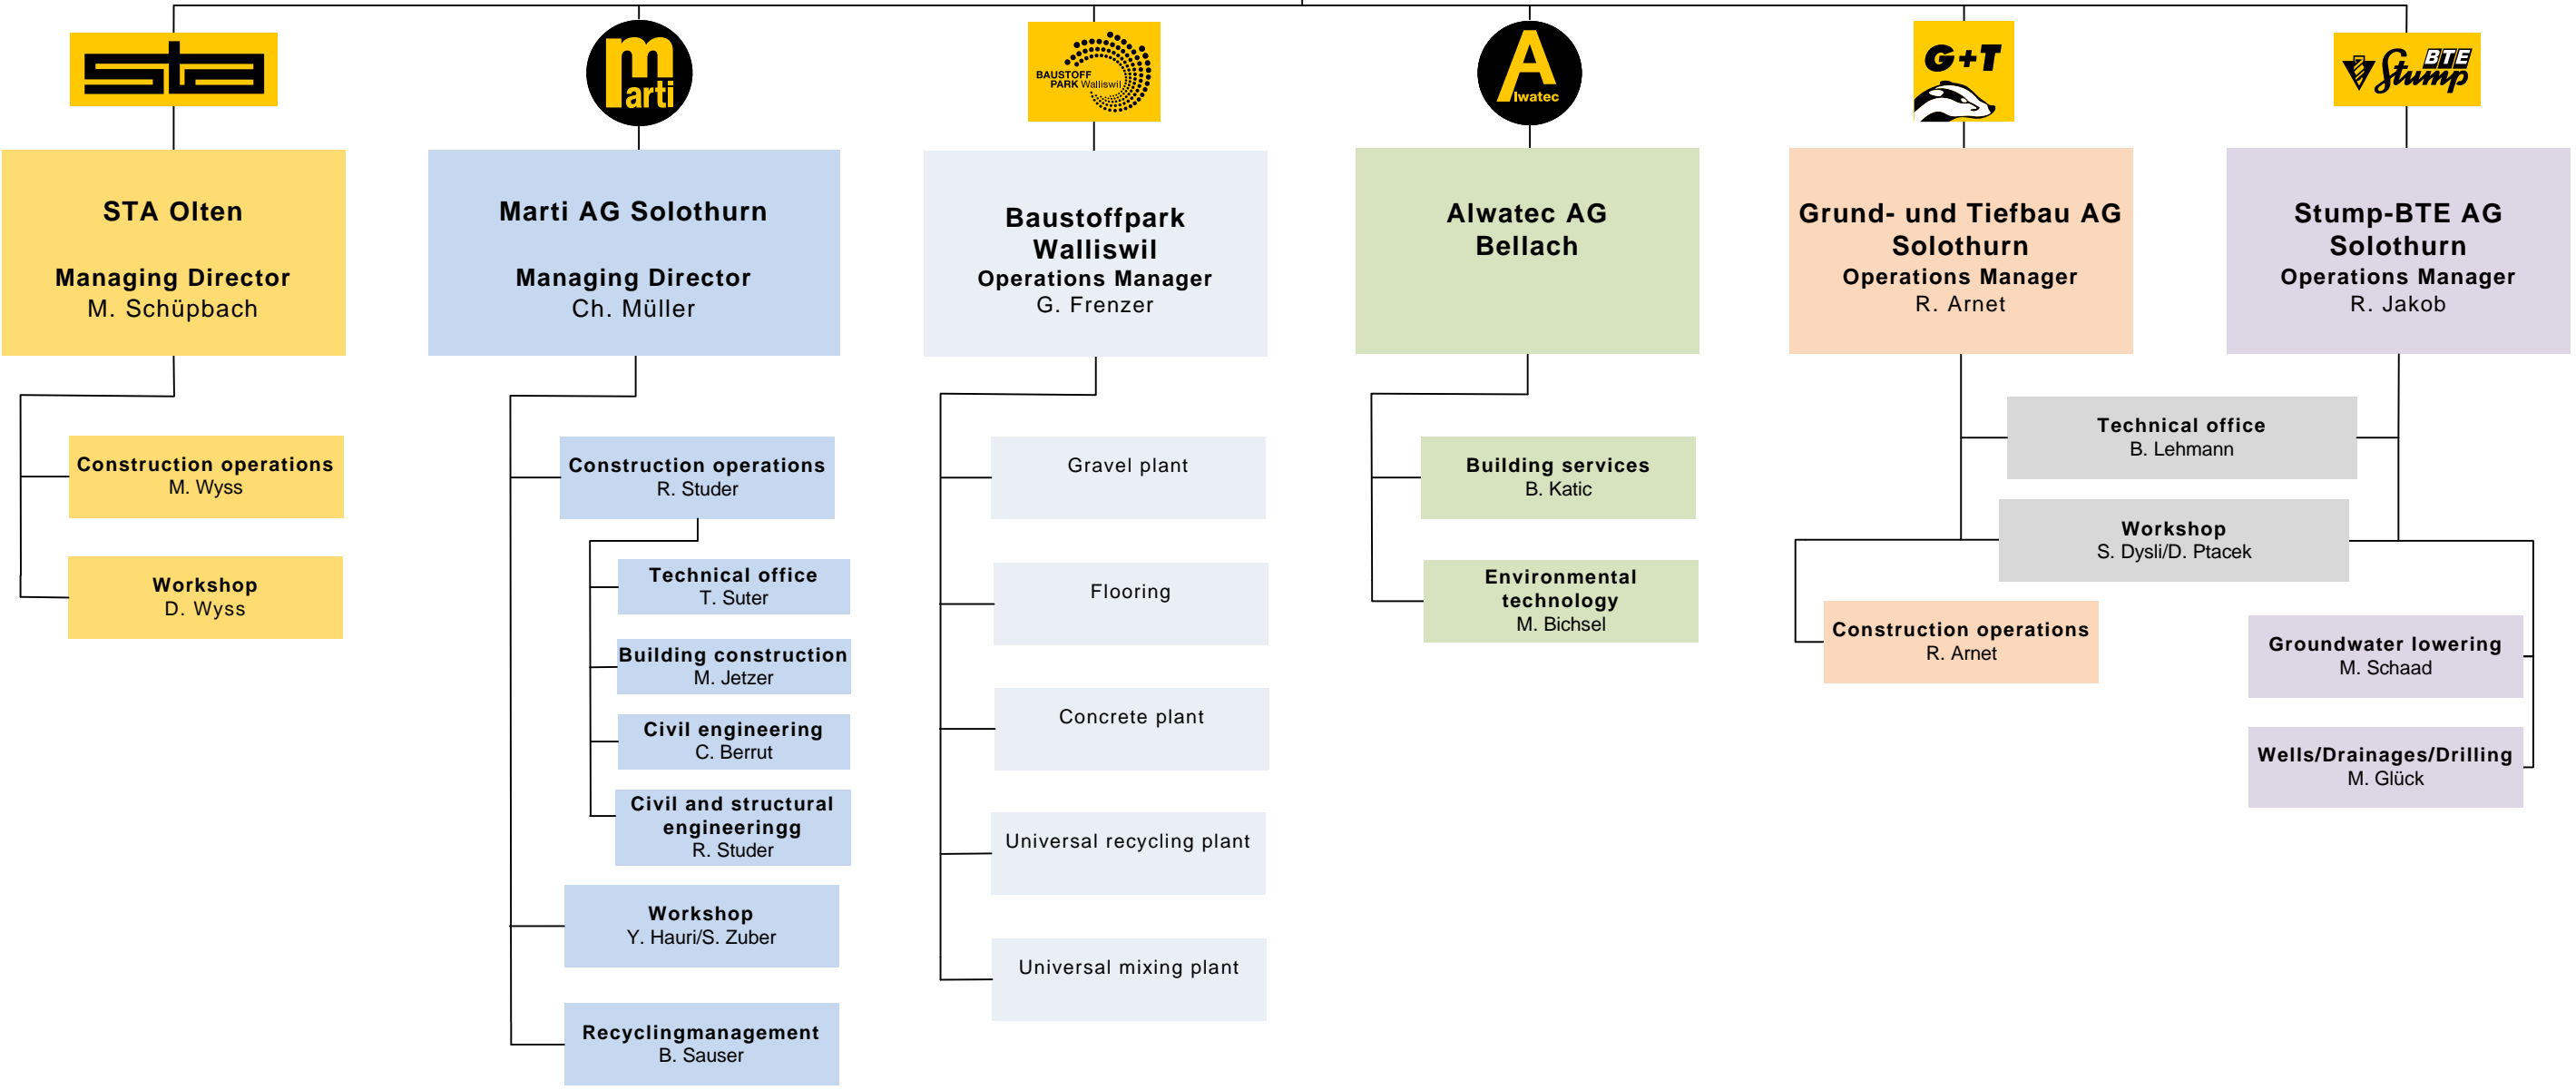

Marti Group Solothurn

Certified according to
ISO 9001:2015 Quality management system
ISO 14001:2015 Environmental management system
ISO 45001:2018 Management system occupational health and safety

 Marti AG Solothurn Bielstrasse 102 4500 Solothurn	 Baustoffpark Walliswil Dorfstrasse 28 3380 Walliswil	 Grund- und Tiefbau AG Solothurn Bielstrasse 102 4500 Solothurn
 Alwatec AG Bahnhofstrasse 5 4512 Bellach	 Stump-BTE Bautechnik AG Bielstrasse 102 4500 Solothurn	 Strassen- und Tiefbau AG Belchenstrasse 3 4600 Olten