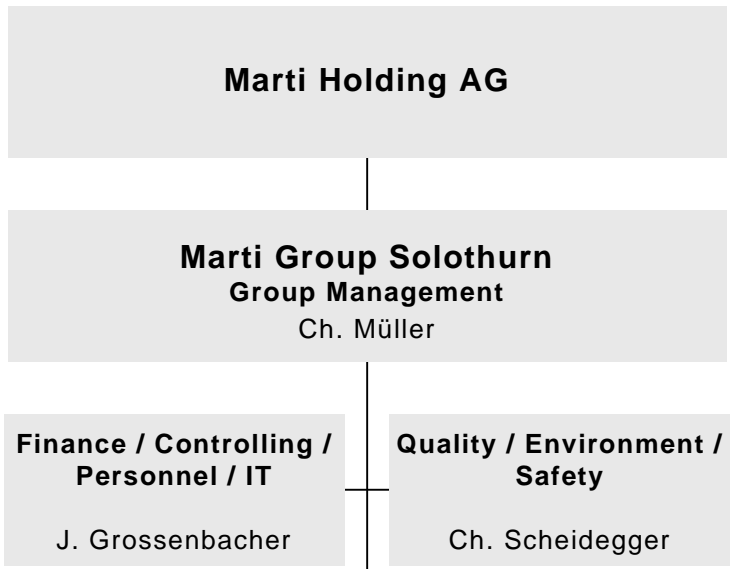

Marti Group Solothurn

Certified according to
ISO 9001:2015 Quality management system
ISO 14001:2015 Environmental management system
ISO 45001:2018 Management system occupational health and safety

 Marti AG Solothurn Bielstrasse 102 4500 Solothurn	 Baustoffpark Walliswil Dorfstrasse 28 3380 Walliswil	 Grund- und Tiefbau AG Solothurn Bielstrasse 102 4500 Solothurn
 Alwatec AG Bahnhofstrasse 5 4512 Bellach	 Stump-BTE Bautechnik AG Bielstrasse 102 4500 Solothurn	 Strassen- und Tiefbau AG Belchenstrasse 3 4600 Olten