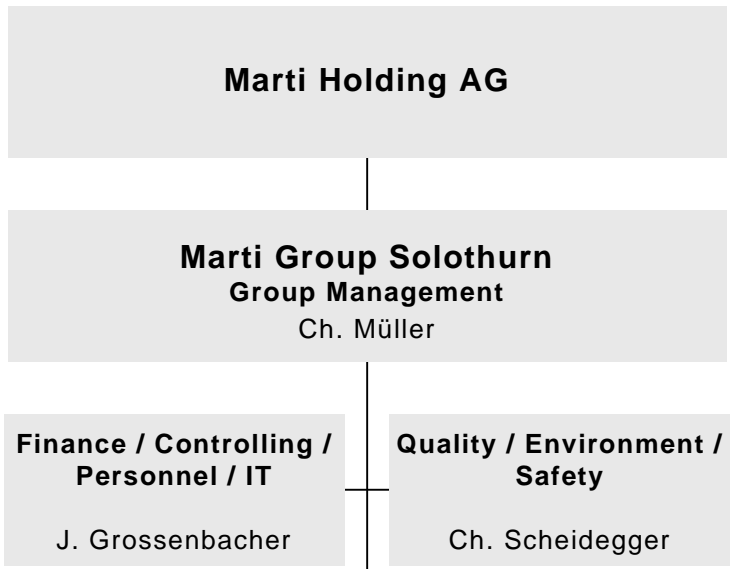

Marti Group Solothurn

Certified according to

- ISO 9001:2015** Quality management system
- ISO 14001:2015** Environmental management system
- ISO 45001:2018** Management system occupational health and safety