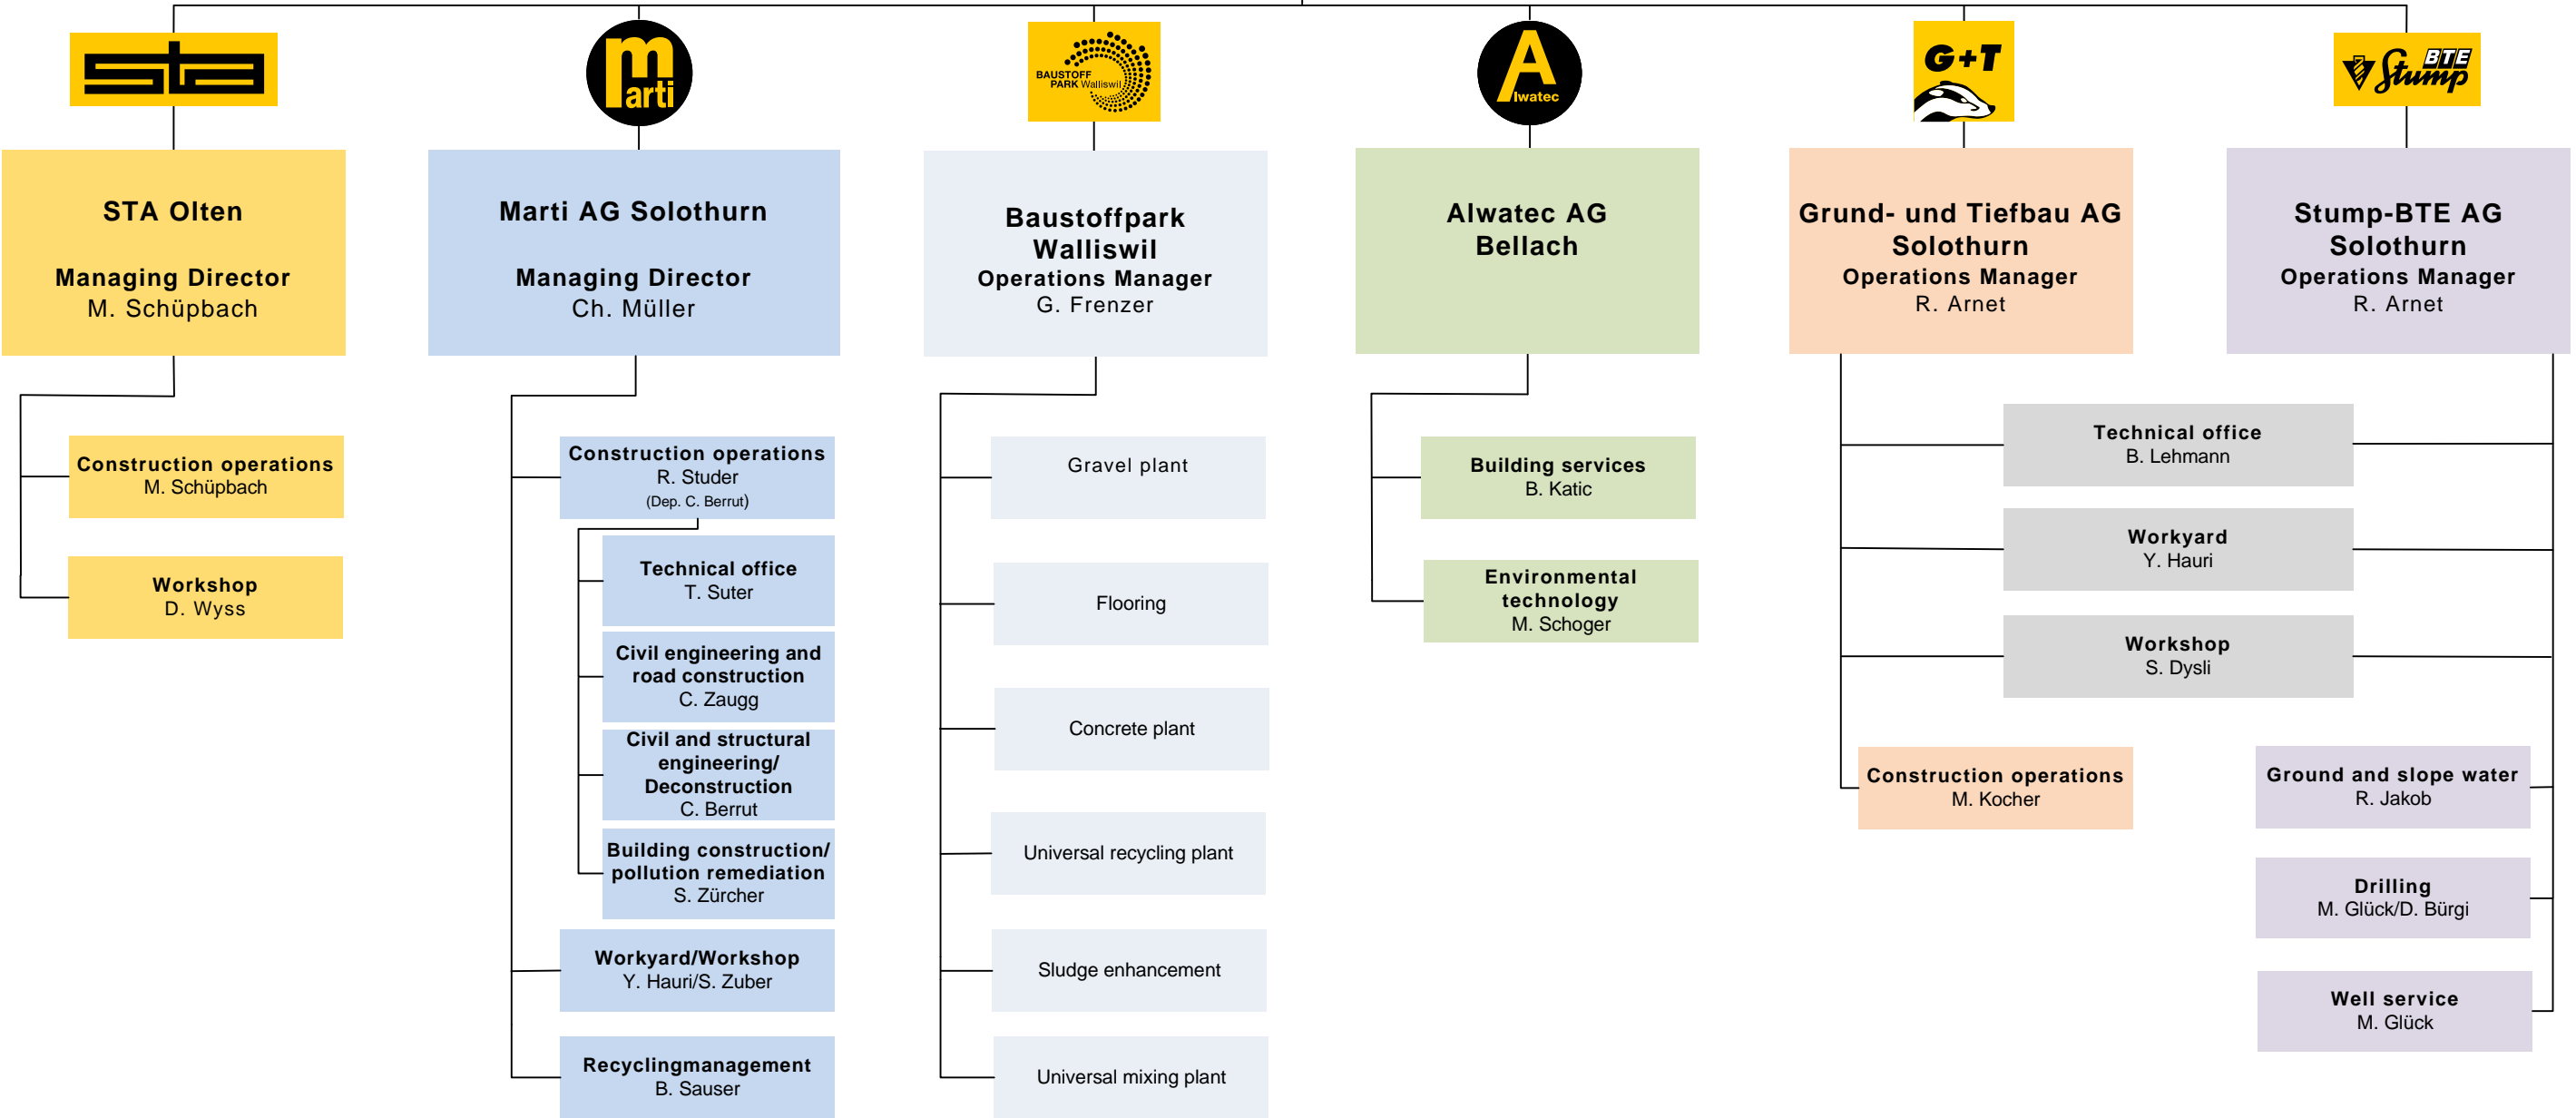

Marti Group Solothurn

Certified according to

- ISO 9001:2015** Quality management system
- ISO 14001:2015** Environmental management system
- ISO 45001:2018** Management system occupational health and safety

 Marti AG Solothurn Bielstrasse 102 4500 Solothurn	 Baustoffpark Walliswil Dorfstrasse 28 3380 Walliswil	 Grund- und Tiefbau AG Solothurn Bielstrasse 102 4500 Solothurn
 Alwatec AG Bahnhofstrasse 5 4512 Bellach	 Stump-BTE Bautechnik AG Bielstrasse 102 4500 Solothurn	 Strassen- und Tiefbau AG Belchenstrasse 3 4600 Olten