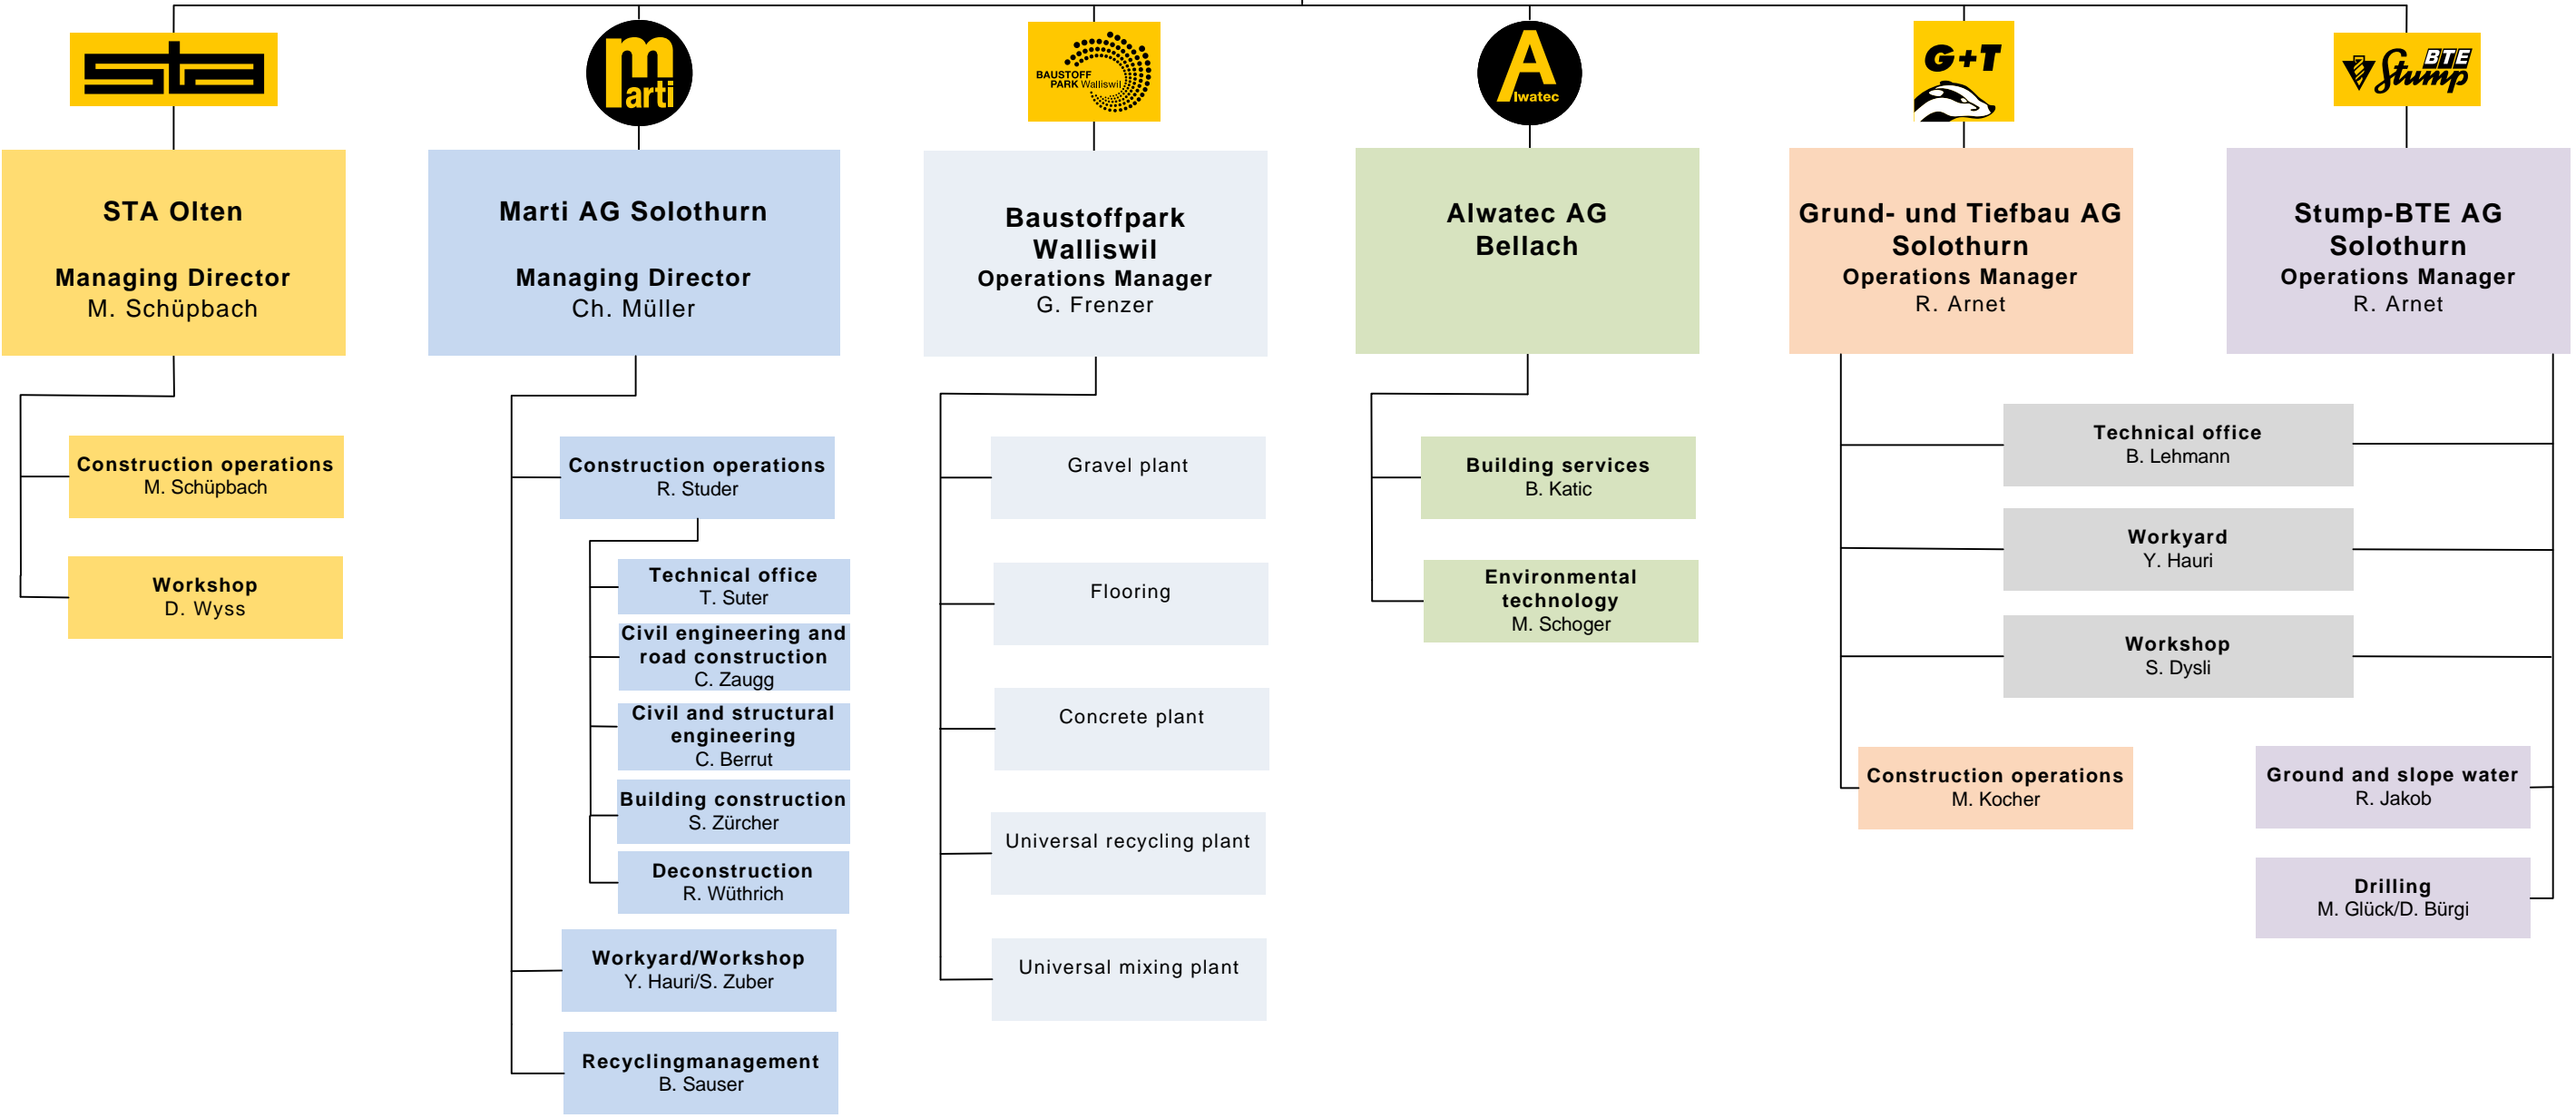

Marti Group Solothurn

Certified according to
ISO 9001:2015 Quality management system
ISO 14001:2015 Environmental management system
ISO 45001:2018 Management system occupational health and safety

Marti AG Solothurn
Bielstrasse 102
4500 Solothurn

Strassen- und Tiefbau AG
Belchenstrasse 3
4600 Olten

Region Olten / Aarau // // // // Region Solothurn / Oberaargau

Switzerland / Europe