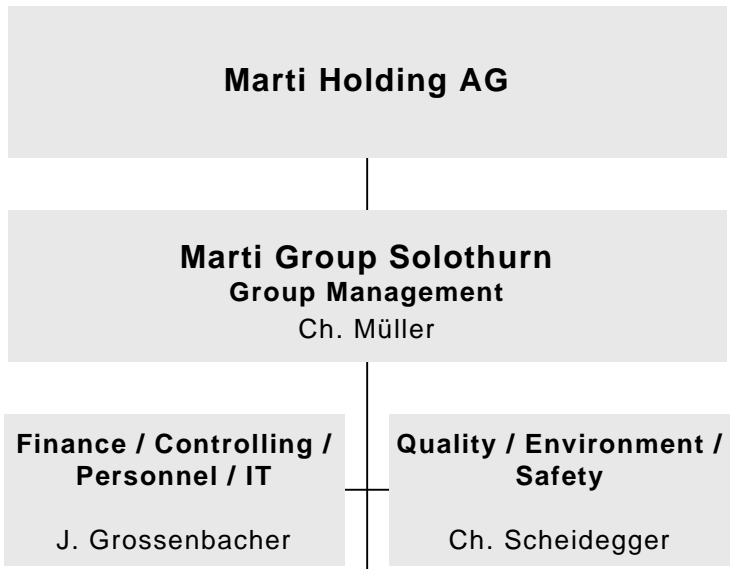

# Marti Group Solothurn

**Certified according to**

- ISO 9001:2015 Quality management system
- ISO 14001:2015 Environmental management system
- ISO 45001:2018 Management system occupational health and safety