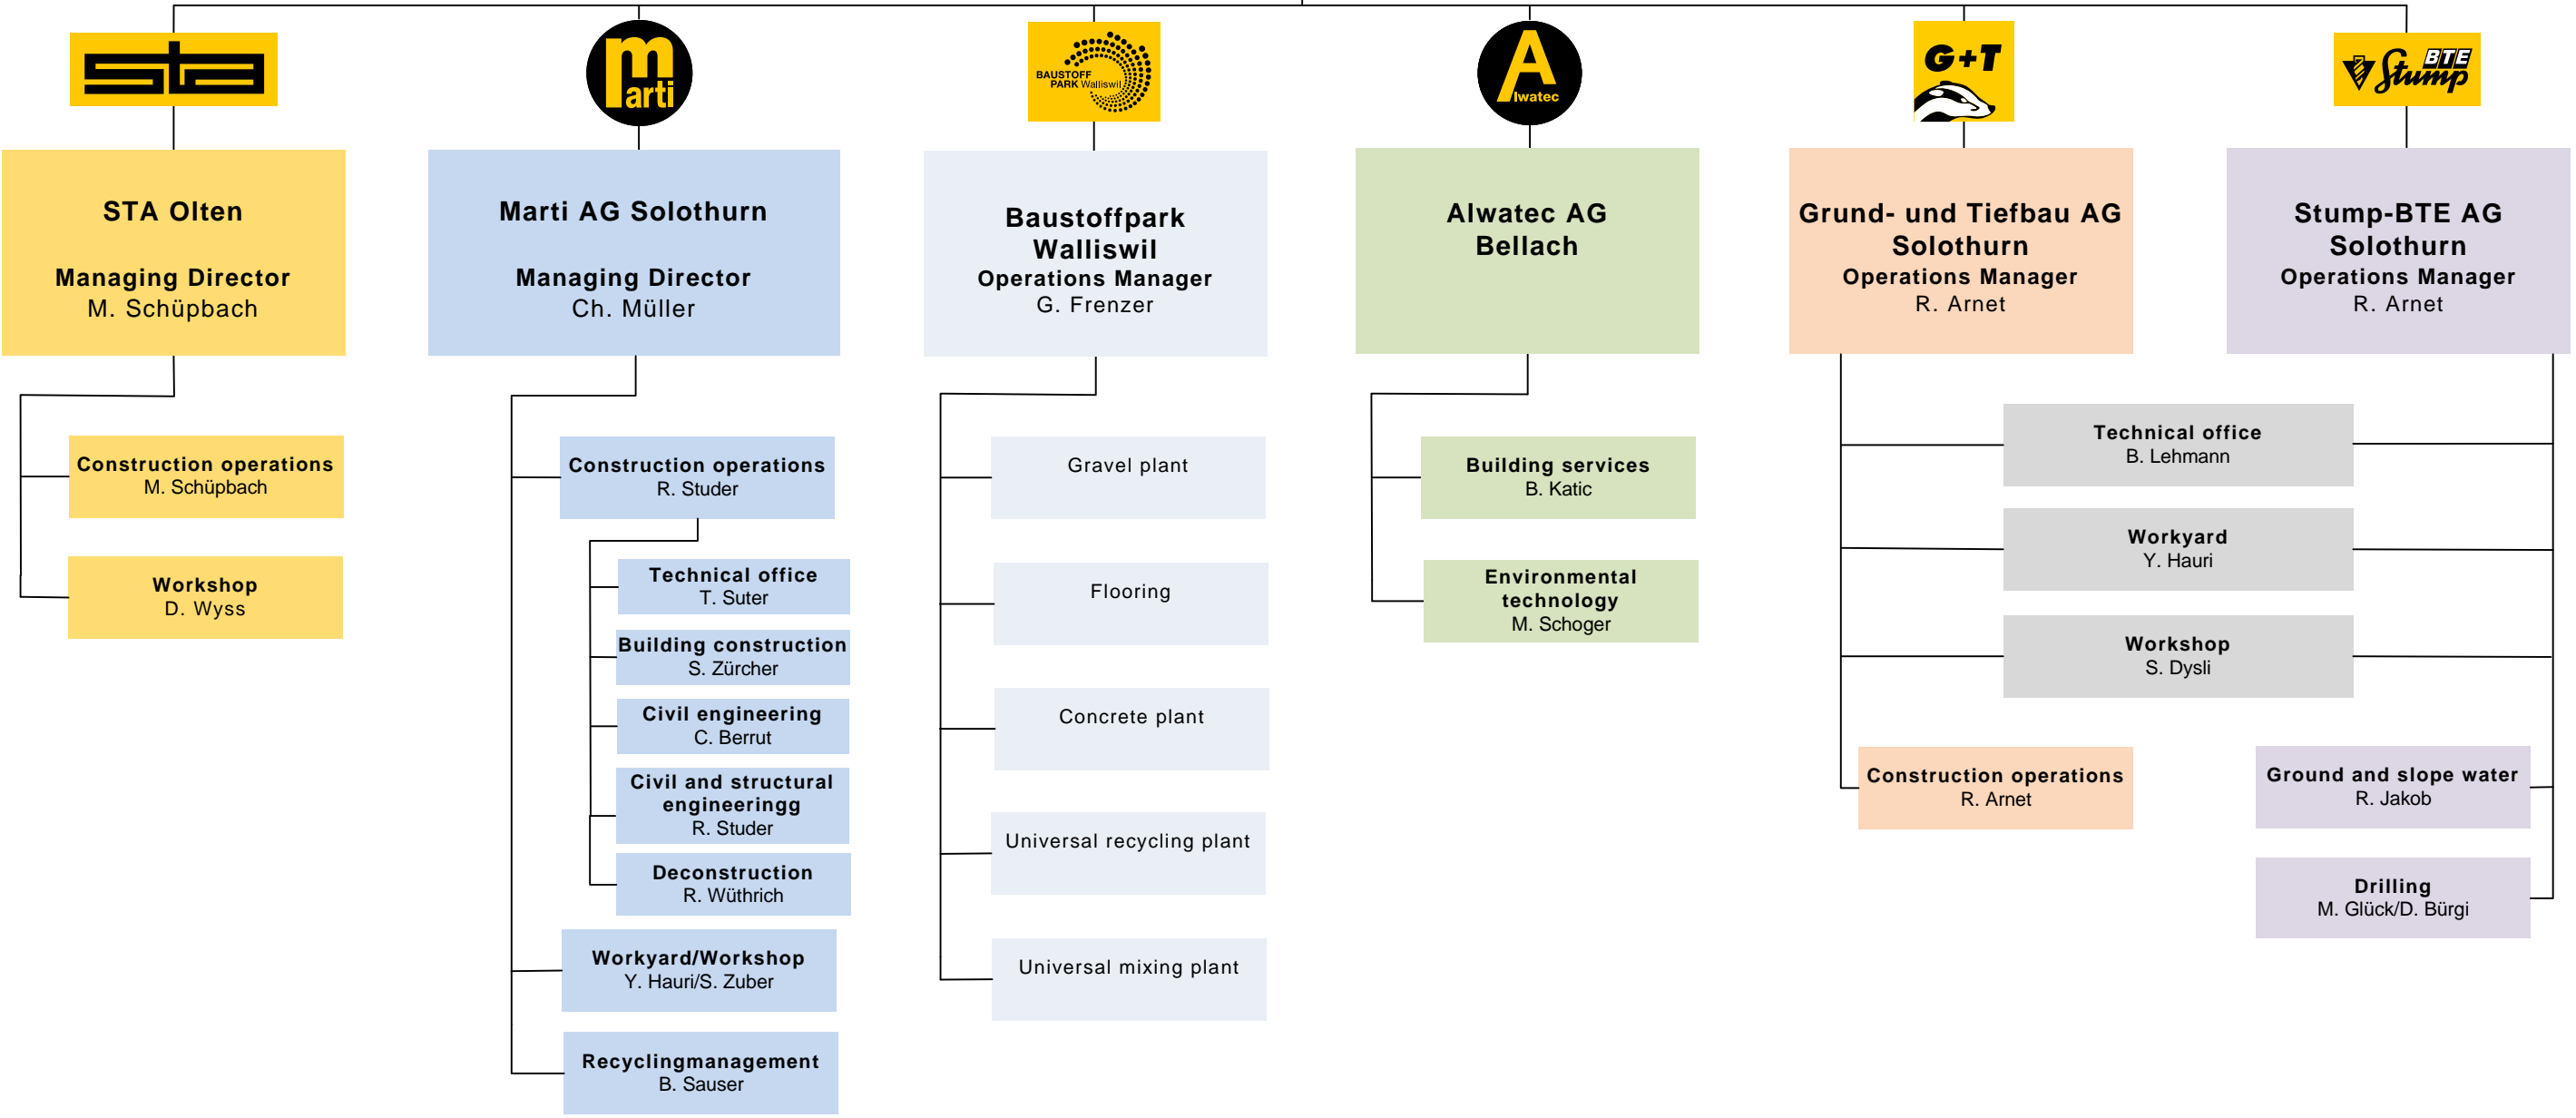

Marti AG Solothurn Bielstrasse 102 4500 Solothurn	 Baustoffpark Walliswil Dorfstrasse 28 3380 Walliswil	 Grund- und Tiefbau AG Solothurn Bielstrasse 102 4500 Solothurn
  Alwatec AG Bahnhofstrasse 5 4512 Bellach	 Stump-BTE Bautechnik AG Bielstrasse 102 4500 Solothurn	 Strassen- und Tiefbau AG Belchenstrasse 3 4600 Olten