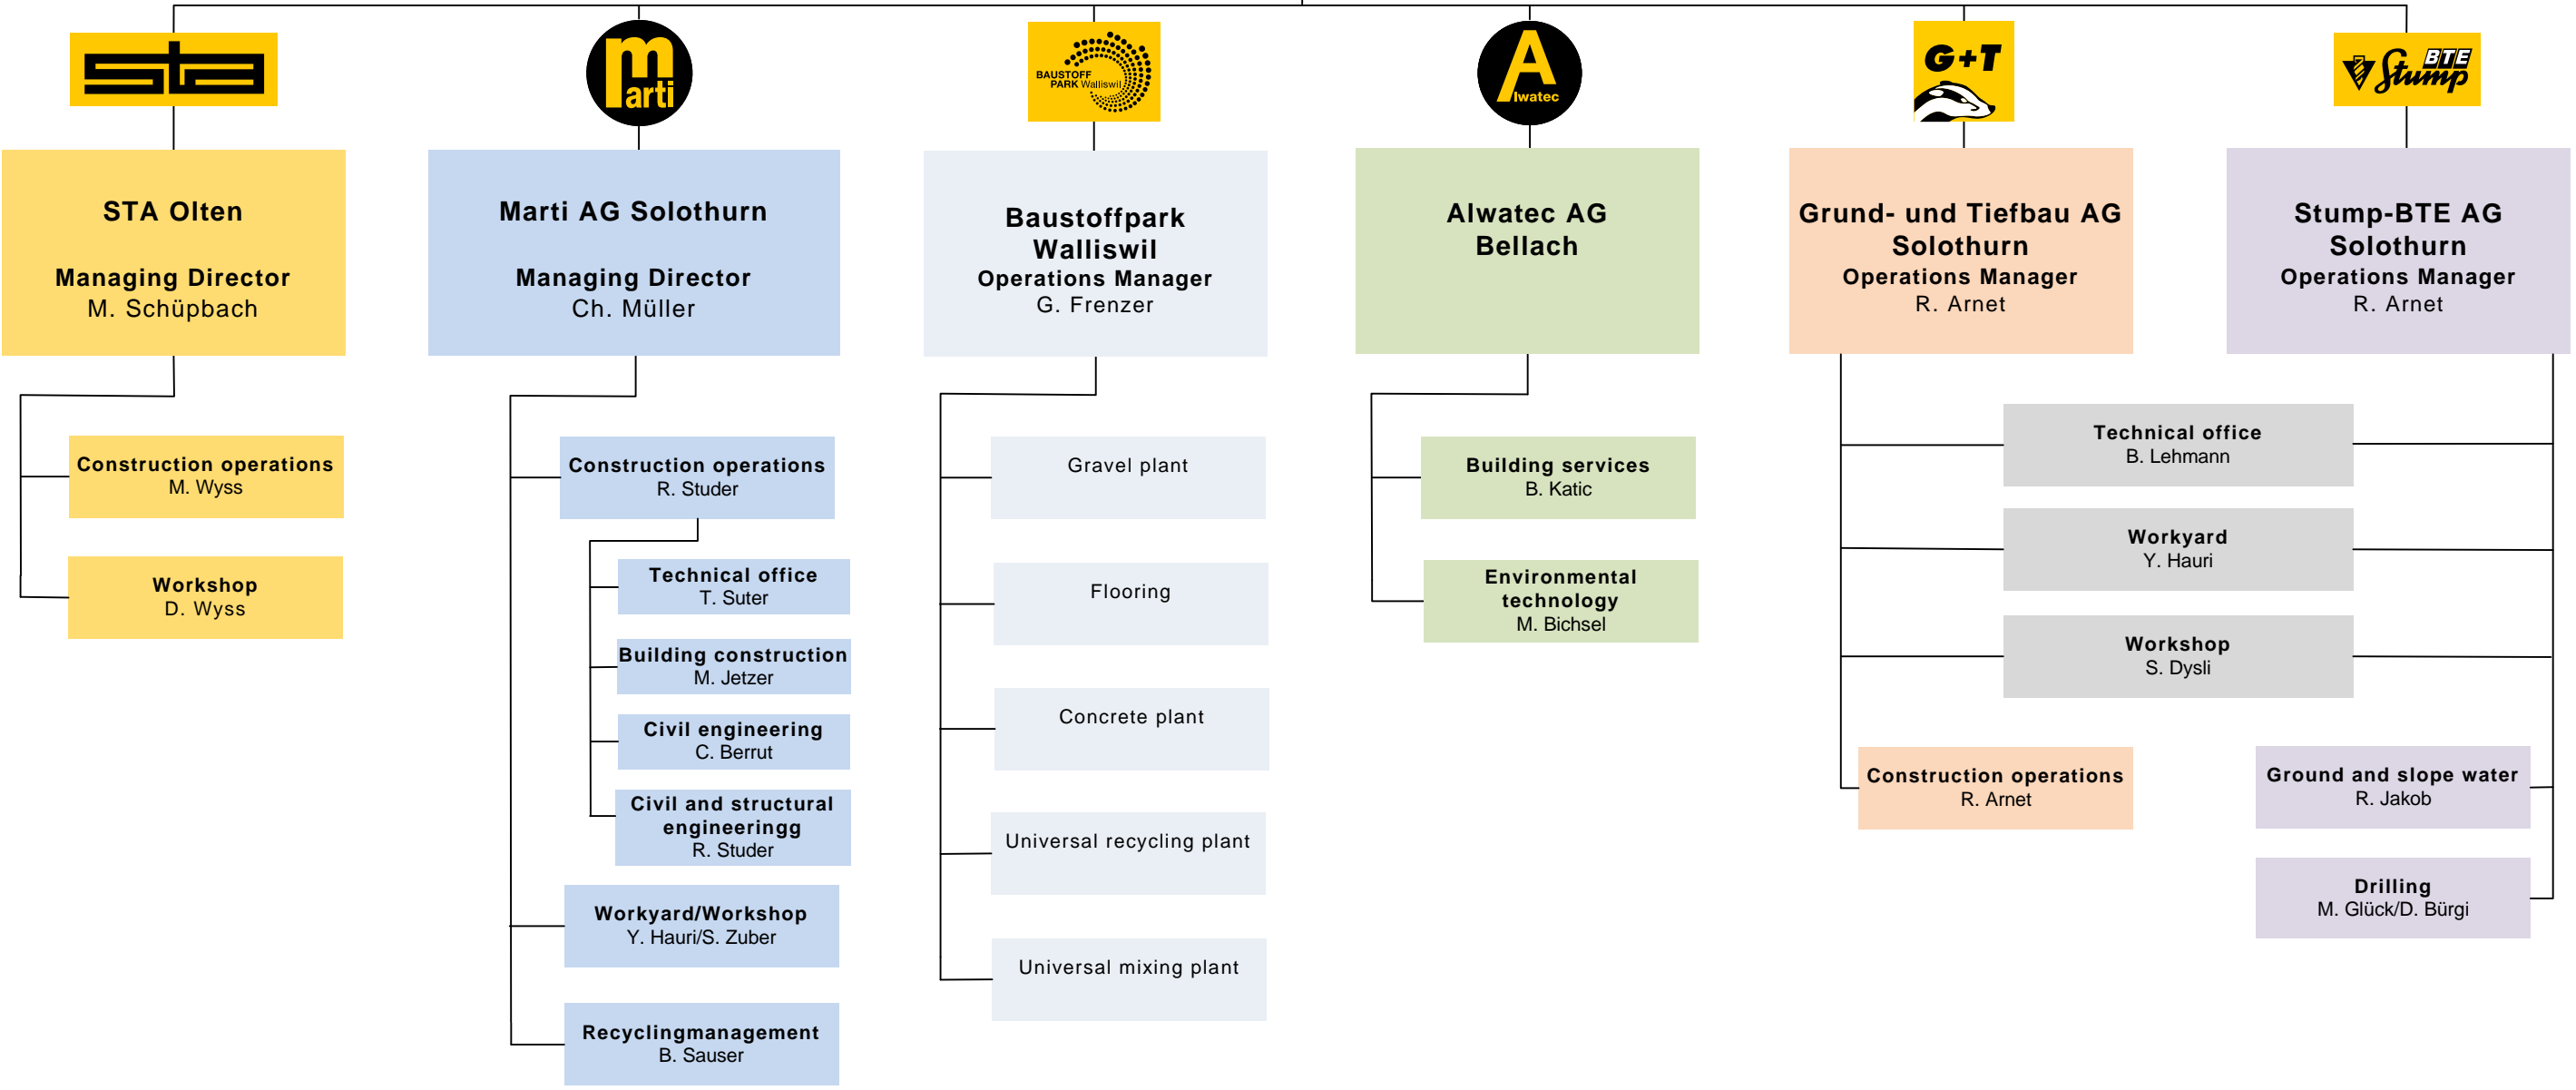

Marti Group Solothurn

Certified according to
ISO 9001:2015 Quality management system
ISO 14001:2015 Environmental management system
ISO 45001:2018 Management system occupational health and safety

 Marti AG Solothurn Bielstrasse 102 4500 Solothurn	 Baustoffpark Walliswil Dorfstrasse 28 3380 Walliswil	 Grund- und Tiefbau AG Solothurn Bielstrasse 102 4500 Solothurn
 Alwatec AG Bahnhofstrasse 5 4512 Bellach	 Stump-BTE Bautechnik AG Bielstrasse 102 4500 Solothurn	 Strassen- und Tiefbau AG Belchenstrasse 3 4600 Olten